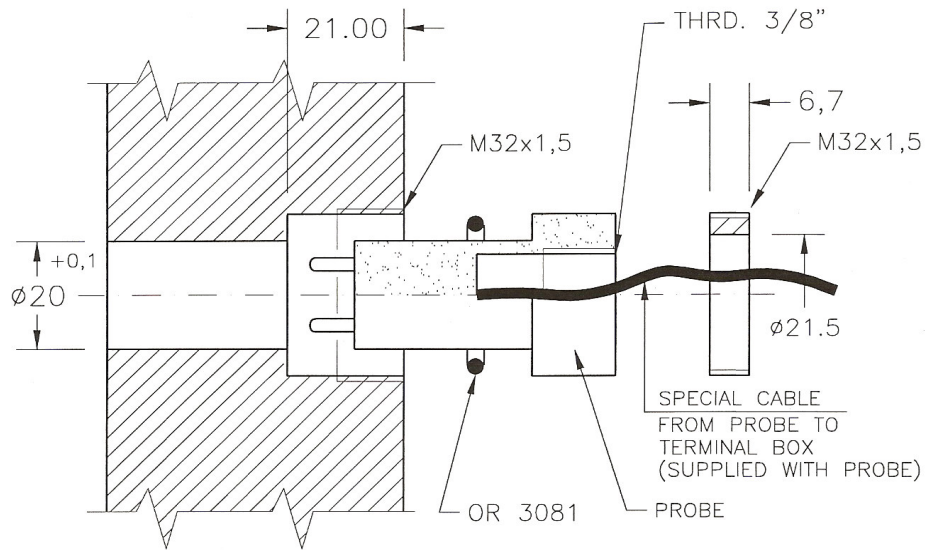

Serial No. 370648

Equipment No.
Functional Equipment No.

10025768
0004-W931-D3-3530-P3

TITANIUM PROBE ASSEMBLY

MECHANICAL ERECTION
(SCALE 1-1)

ELECTRICAL ERECTION

<p>CODIP - BUSTO ARSIZIO TECHNICAL DEPT. TEL. 0331 679186</p>	Date 01/09/2003	Appr.
	Date rel.	Appr.
<p>Dwg. 02PR1/DT Rev. 2</p>	Date rel.	Appr.
	Date rel.	Appr.