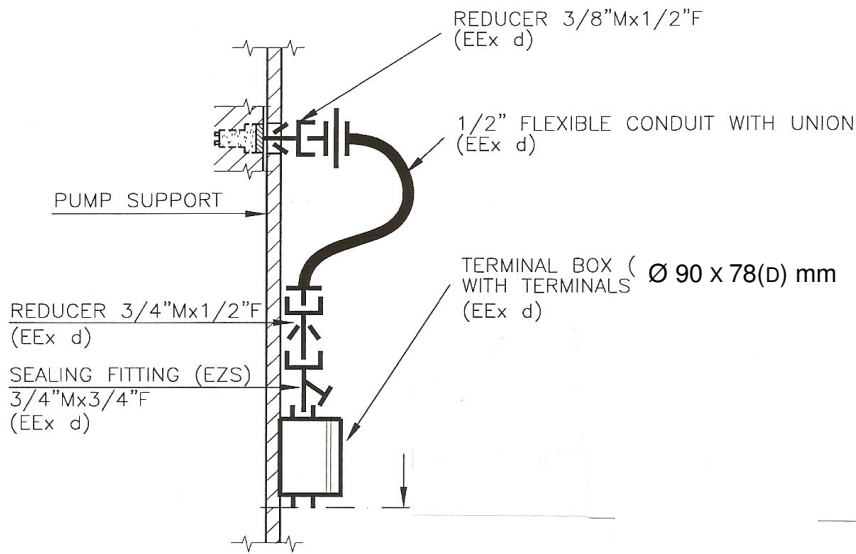

Serial No. 370648

Equipment No.
Functional Equipment No.

10025768
0004-W931-D3-3530-P3

TITANIUM PROBE ASSEMBLY

MECHANICAL ERECTION
(SCALE 1-1)

ELECTRICAL ERECTION

<p>CODIP - BUSTO ARSIZIO TECHNICAL DEPT. TEL. 0331 679186</p>	Date 01/09/2003	Appr.
	Date rel.	Appr.
<p>Dwg. 02PR1/DT Rev. 2</p>	Date rel.	Appr.
	Date rel.	Appr.